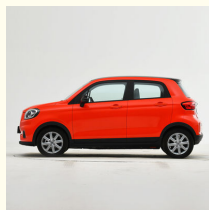

More Images

Product Description

Hot sale cute mini EV Leapmotor T03 Power-saving and easy to drive max range 403 km

LEAPMOTOR T03 is a High-end intelligent pure electric car, mini EV. CLTC endurance mileage 403km. Leapmotor PilotIntelligent driving assistance system. Maximum power 80kw. Appearance design Curved surface design, the combination of technology and aesthetics,15 inch aluminum alloy wheel,Smiling-shaped front face,Cat-eye intelligent headlights.Intelligent interconnected system connects everything smoothly
8 inch LCD information display,Face and voice ID recognition,10.1 inch HD center console touch screenRemote car control through phone APP.

Product Description

Our Product Introduction