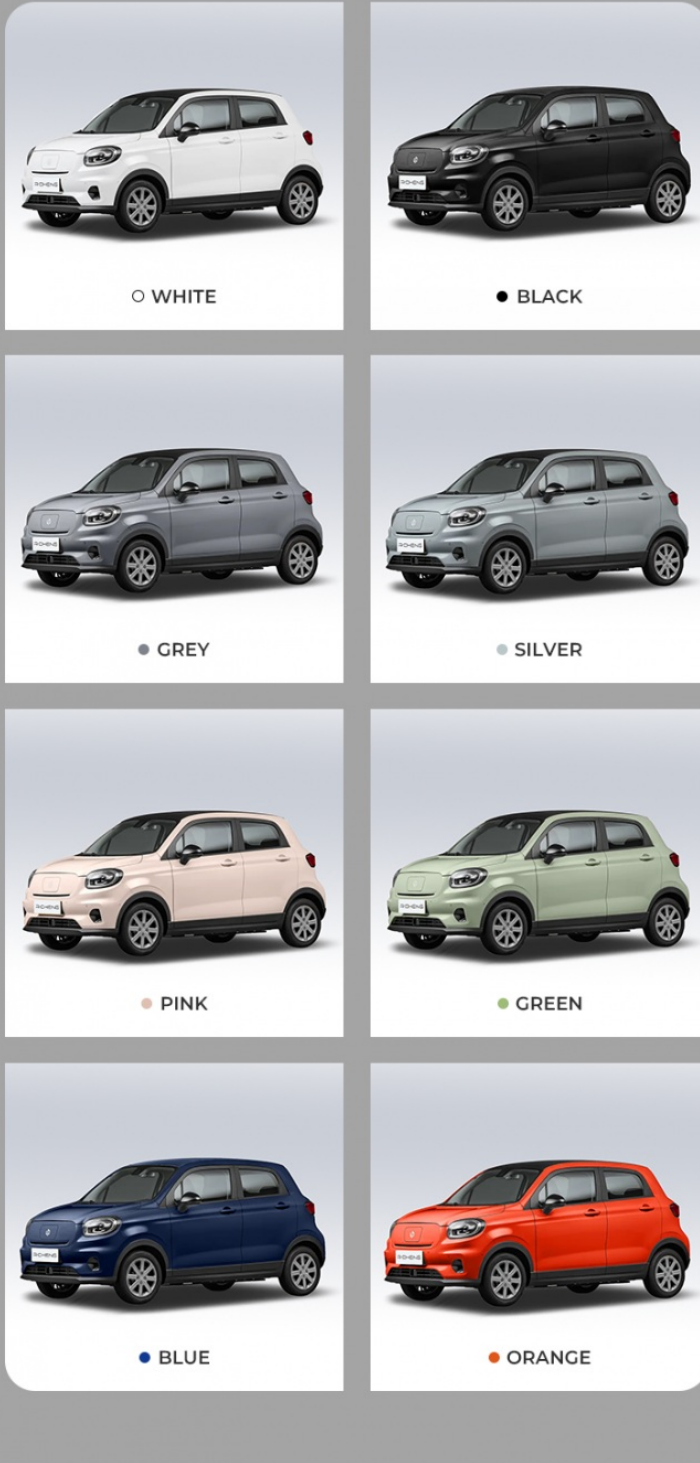

### More Images

## Leapmotor OS

Intelligent interconnected system connects everything smoothly

- ▶ 8 inch LCD information display
- ▶ Face and voice ID recognition

- ▶ 10.1 inch HD center console touch screen
- ▶ Remote car control through phone APP

## HOT SELLING COLORS SHOW